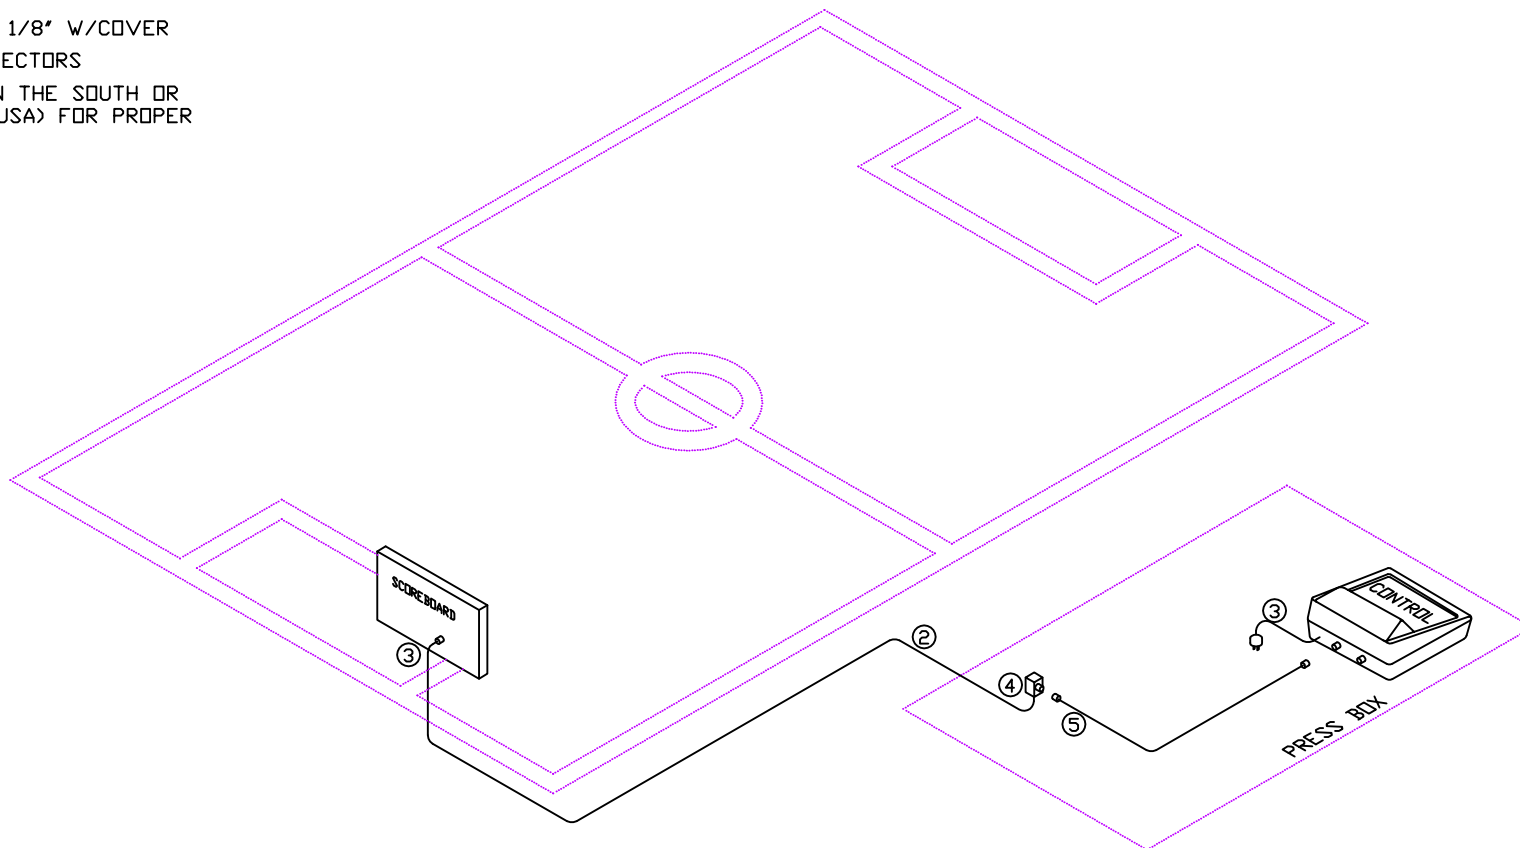

NOTES

- ② CONTROL CABLE RG-58/U, 1/4" DIAMETER. IF ANY CABLE LENGTH EXCEEDS 1000' CONTACT THE NEVCO FACTORY. CABLE VOLTAGE IS 5 VOLTS. FOR CONDUIT INSTALLATION: 1/2" CONDUIT REQUIRED
- ③ FOR ELECTRICAL POWER REQUIREMENTS OF EACH ITEM REFER TO OTHER DRAWINGS OR SPECIFICATIONS.
- ④ WALL BOX 4" x 2 1/8" x 2 1/8" W/COVER
- ⑤ CONTROL CABLE 25' W/CONNECTORS
- 6. LOCATE THE SCOREBOARD ON THE SOUTH OR WEST SIDE OF THE FIELD (USA) FOR PROPER DAYTIME VISIBILITY.

EXTRA ITEMS TO ORDER FROM NEVCO

- ② 009-0084 < 1 EA. > LENGTH REQUIRED

CERTAIN CONNECTORS, BOXES AND CABLES ARE FURNISHED WITH THE EQUIPMENT SHOWN. ONLY THE "EXTRA ITEMS" ARE NEEDED TO COMPLETE THIS SYSTEM.