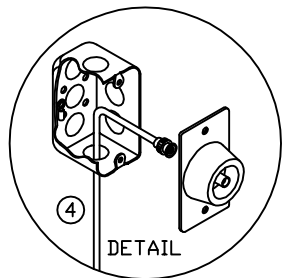

NOTES

- ② CONTROL CABLE RG-58/U, 1/4" DIAMETER. IF ANY CABLE LENGTH EXCEEDS 1000' CONTACT THE NEVCO FACTORY. CABLE VOLTAGE IS 5 VOLTS. FOR CONDUIT INSTALLATION: 1/2" CONDUIT REQUIRED
- ③ FOR ELECTRICAL POWER REQUIREMENTS OF EACH ITEM REFER TO OTHER DRAWINGS OR SPECIFICATIONS.
- ④ WALL BOX 4" x 2 1/8" x 2 1/8" W/COVER
- ⑤ CONTROL CABLE 25' W/CONNECTORS
- 6. LOCATE THE SCOREBOARD ON THE SOUTH OR WEST SIDE OF THE FIELD (USA) FOR PROPER DAYTIME VISIBILITY.

EXTRA ITEMS TO ORDER FROM NEVCO

- ② 009-0084 < 1 EA. > LENGTH REQUIRED

CERTAIN CONNECTORS, BOXES AND CABLES ARE FURNISHED WITH THE EQUIPMENT SHOWN. ONLY THE "EXTRA ITEMS" ARE NEEDED TO COMPLETE THIS SYSTEM.