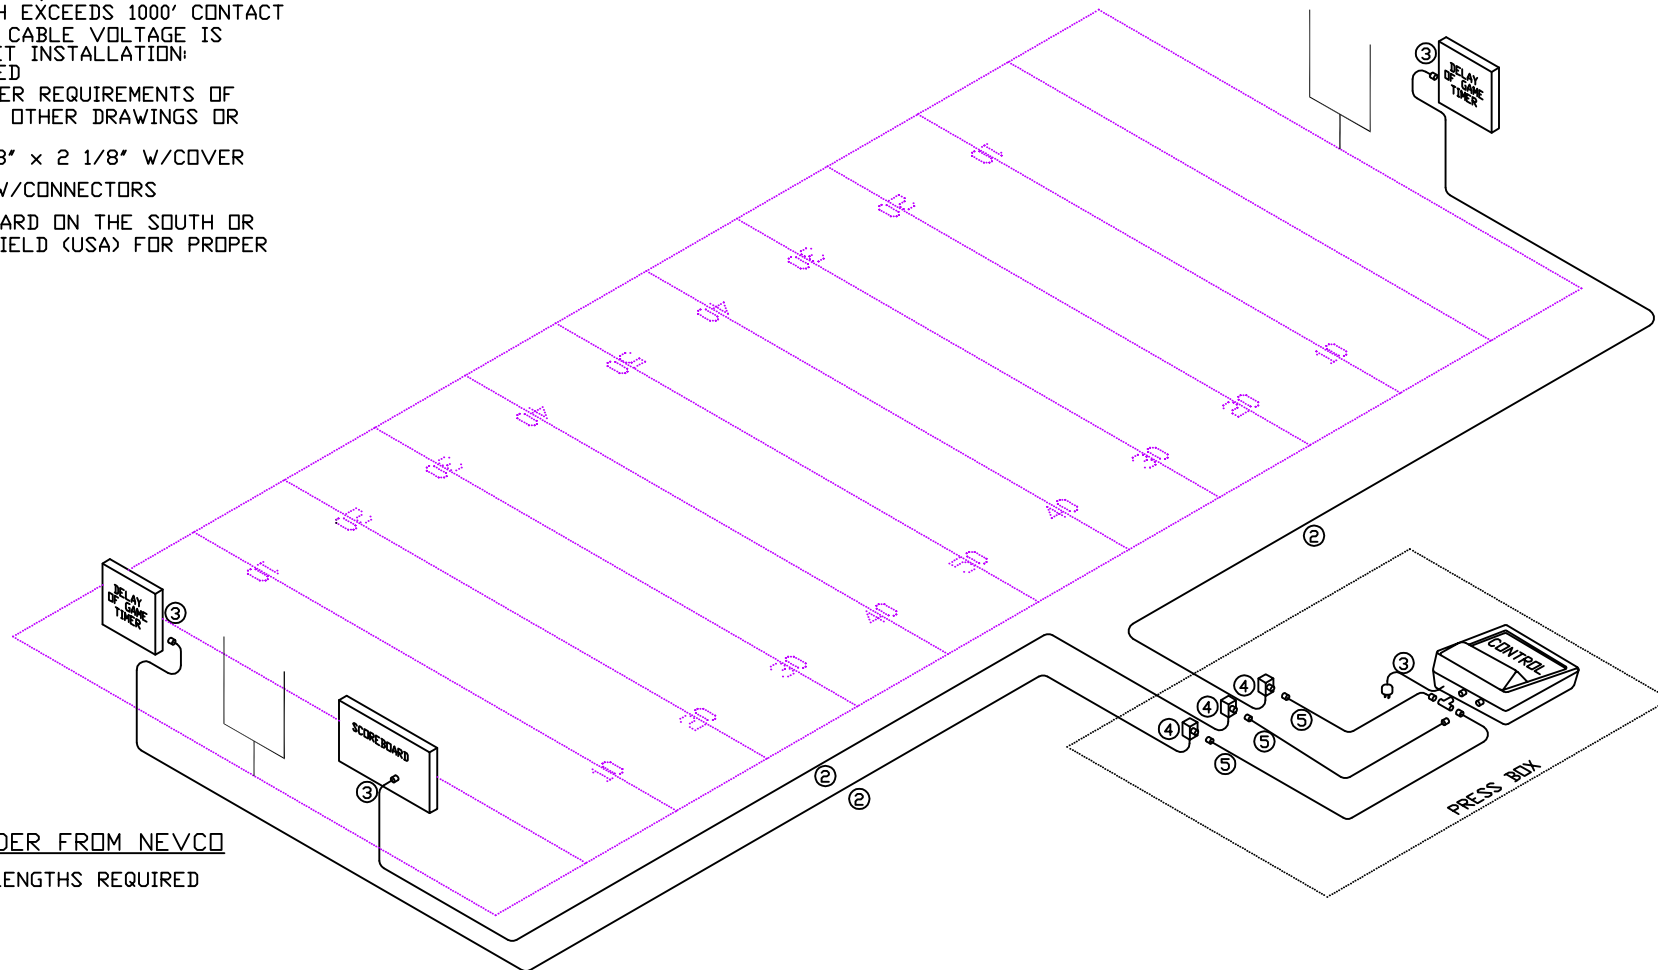

NOTES

- ② CONTROL CABLE RG-58/U, 1/4" DIAMETER. IF ANY CABLE LENGTH EXCEEDS 1000' CONTACT THE NEVCO FACTORY. CABLE VOLTAGE IS 5 VOLTS. FOR CONDUIT INSTALLATION: 1/2" CONDUIT REQUIRED
- ③ FOR ELECTRICAL POWER REQUIREMENTS OF EACH ITEM REFER TO OTHER DRAWINGS OR SPECIFICATIONS.
- ④ WALL BDX 4" x 2 1/8" x 2 1/8" W/COVER
- ⑤ CONTROL CABLE 25' W/CONNECTORS
- 6. LOCATE THE SCOREBOARD ON THE SOUTH OR WEST SIDE OF THE FIELD (USA) FOR PROPER DAYTIME VISIBILITY.

EXTRA ITEMS TO ORDER FROM NEVCO

- ② 009-0084 < 3 EA.> LENGTHS REQUIRED

CERTAIN CONNECTORS, BOXES AND CABLES ARE FURNISHED WITH THE EQUIPMENT SHOWN. ONLY THE 'EXTRA ITEMS' ARE NEEDED TO COMPLETE THIS SYSTEM.

FOOTBALL SINGLE SCOREBOARD & DGT SET SYSTEM			
		NEVCO, INC. GREENVILLE, ILLINOIS 62246	
		DRAWING NO. C5869	
DRAWN HW	DATE 08/11/10	SHEET 1	OF 1