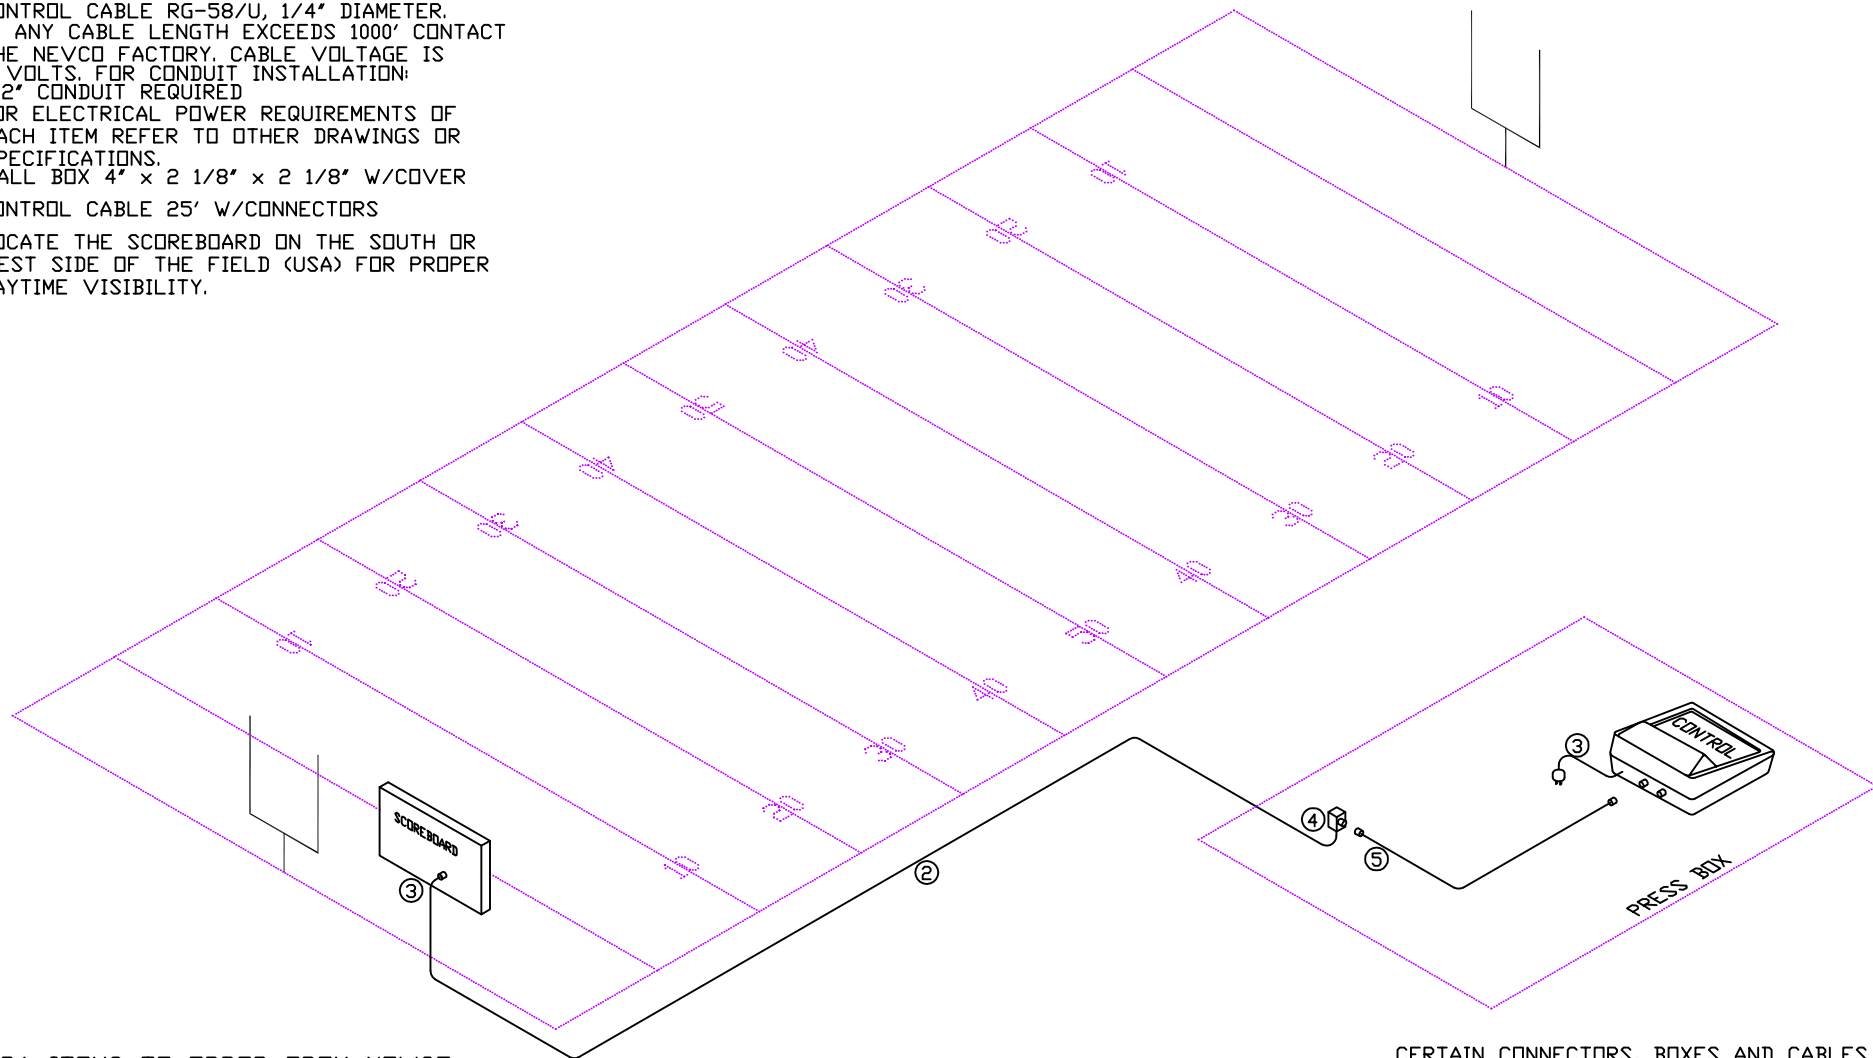

NOTES

- ② CONTROL CABLE RG-58/U, 1/4" DIAMETER. IF ANY CABLE LENGTH EXCEEDS 1000' CONTACT THE NEVCO FACTORY. CABLE VOLTAGE IS 5 VOLTS. FOR CONDUIT INSTALLATION: 1/2" CONDUIT REQUIRED
- ③ FOR ELECTRICAL POWER REQUIREMENTS OF EACH ITEM REFER TO OTHER DRAWINGS OR SPECIFICATIONS.
- ④ WALL BOX 4" x 2 1/8" x 2 1/8" W/COVER
- ⑤ CONTROL CABLE 25' W/CONNECTORS
- 6. LOCATE THE SCOREBOARD ON THE SOUTH OR WEST SIDE OF THE FIELD (USA) FOR PROPER DAYTIME VISIBILITY.

EXTRA ITEMS TO ORDER FROM NEVCO

- ② 009-0084 < 1 EA. > LENGTH REQUIRED

CERTAIN CONNECTORS, BOXES AND CABLES ARE FURNISHED WITH THE EQUIPMENT SHOWN. ONLY THE 'EXTRA ITEMS' ARE NEEDED TO COMPLETE THIS SYSTEM.

FOOTBALL SINGLE SCOREBOARD SYSTEM		 NEVCO, INC. GREENVILLE, ILLINOIS 62246	
		DRAWING NO. C5911	
DRAWN HW	DATE 08/11/10	SHEET 1 OF 1	