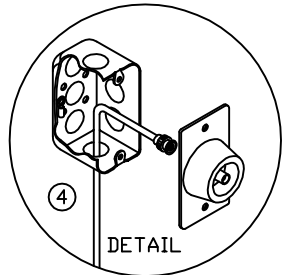

NOTES

- ② CONTROL CABLE RG-58/U, 1/4" DIAMETER. IF ANY CABLE LENGTH EXCEEDS 1000' CONTACT THE NEVCO FACTORY. CABLE VOLTAGE IS 5 VOLTS. FOR CONDUIT INSTALLATION: 1/2" CONDUIT REQUIRED
- ③ FOR ELECTRICAL POWER REQUIREMENTS OF EACH ITEM REFER TO OTHER DRAWINGS OR SPECIFICATIONS.
- ④ WALL BOX 4" x 2 1/8" x 2 1/8" W/COVER
- ⑤ CONTROL CABLE 25' W/CONNECTORS
- 6. LOCATE THE SCOREBOARD ON THE SOUTH OR WEST SIDE OF THE FIELD (USA) FOR PROPER DAYTIME VISIBILITY.

EXTRA ITEMS TO ORDER FROM NEVCO

- ② 009-0084 < 1 EA. > LENGTH REQUIRED

CERTAIN CONNECTORS, BOXES AND CABLES ARE FURNISHED WITH THE EQUIPMENT SHOWN. ONLY THE 'EXTRA ITEMS' ARE NEEDED TO COMPLETE THIS SYSTEM.