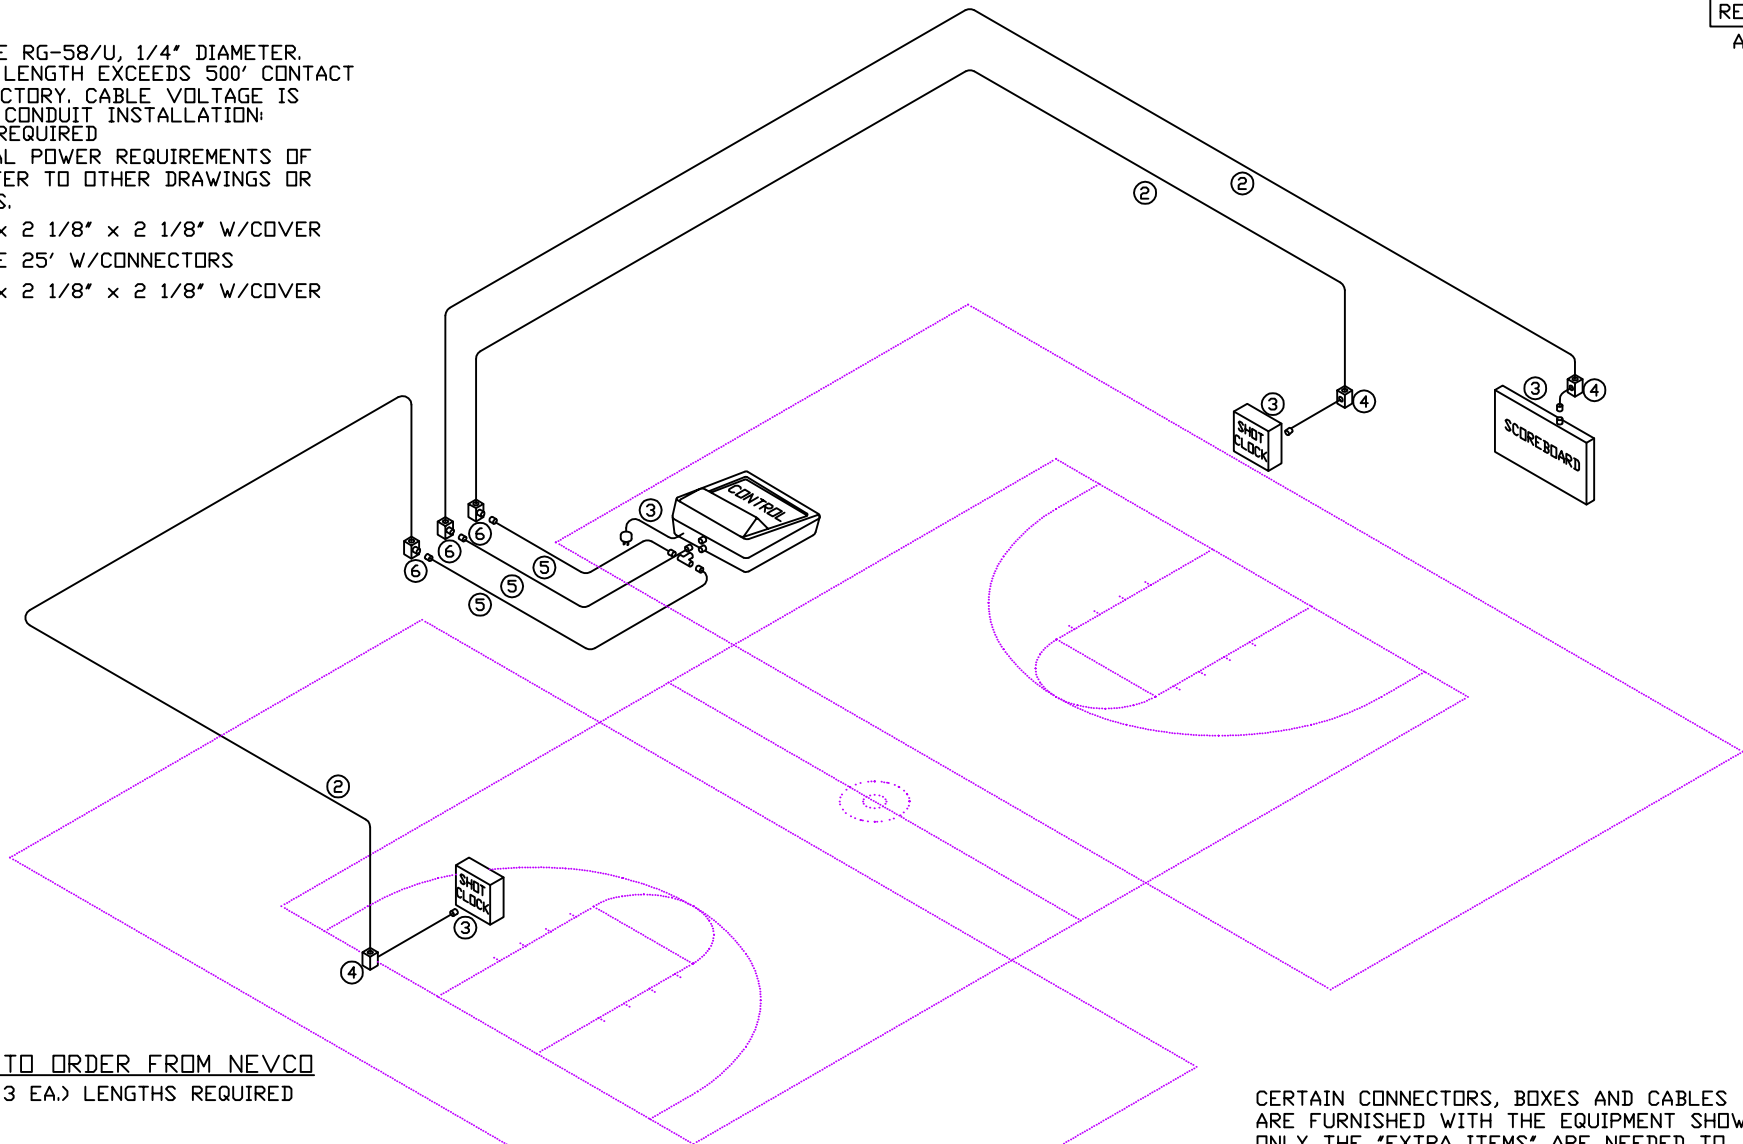

NOTES

- ② CONTROL CABLE RG-58/U, 1/4" DIAMETER. IF ANY CABLE LENGTH EXCEEDS 500' CONTACT THE NEVCO FACTORY. CABLE VOLTAGE IS 5 VOLTS. FOR CONDUIT INSTALLATION: 1/2" CONDUIT REQUIRED
- ③ FOR ELECTRICAL POWER REQUIREMENTS OF EACH ITEM REFER TO OTHER DRAWINGS OR SPECIFICATIONS.
- ④ WALL BOX 4" x 2 1/8" x 2 1/8" W/COVER
- ⑤ CONTROL CABLE 25' W/CONNECTORS
- ⑥ WALL BOX 4" x 2 1/8" x 2 1/8" W/COVER

EXTRA ITEMS TO ORDER FROM NEVCO

- ② 009-0084 (3 EA.) LENGTHS REQUIRED

CERTAIN CONNECTORS, BOXES AND CABLES ARE FURNISHED WITH THE EQUIPMENT SHOWN. ONLY THE "EXTRA ITEMS" ARE NEEDED TO COMPLETE THIS SYSTEM.

BASKETBALL SINGLE SCOREBOARD & SHOT CLOCK SET SYSTEM		 NEVCO, INC. GREENVILLE, ILLINOIS 62246
DRAWN HW	DATE 08/11/10	SHEET 1 OF 1