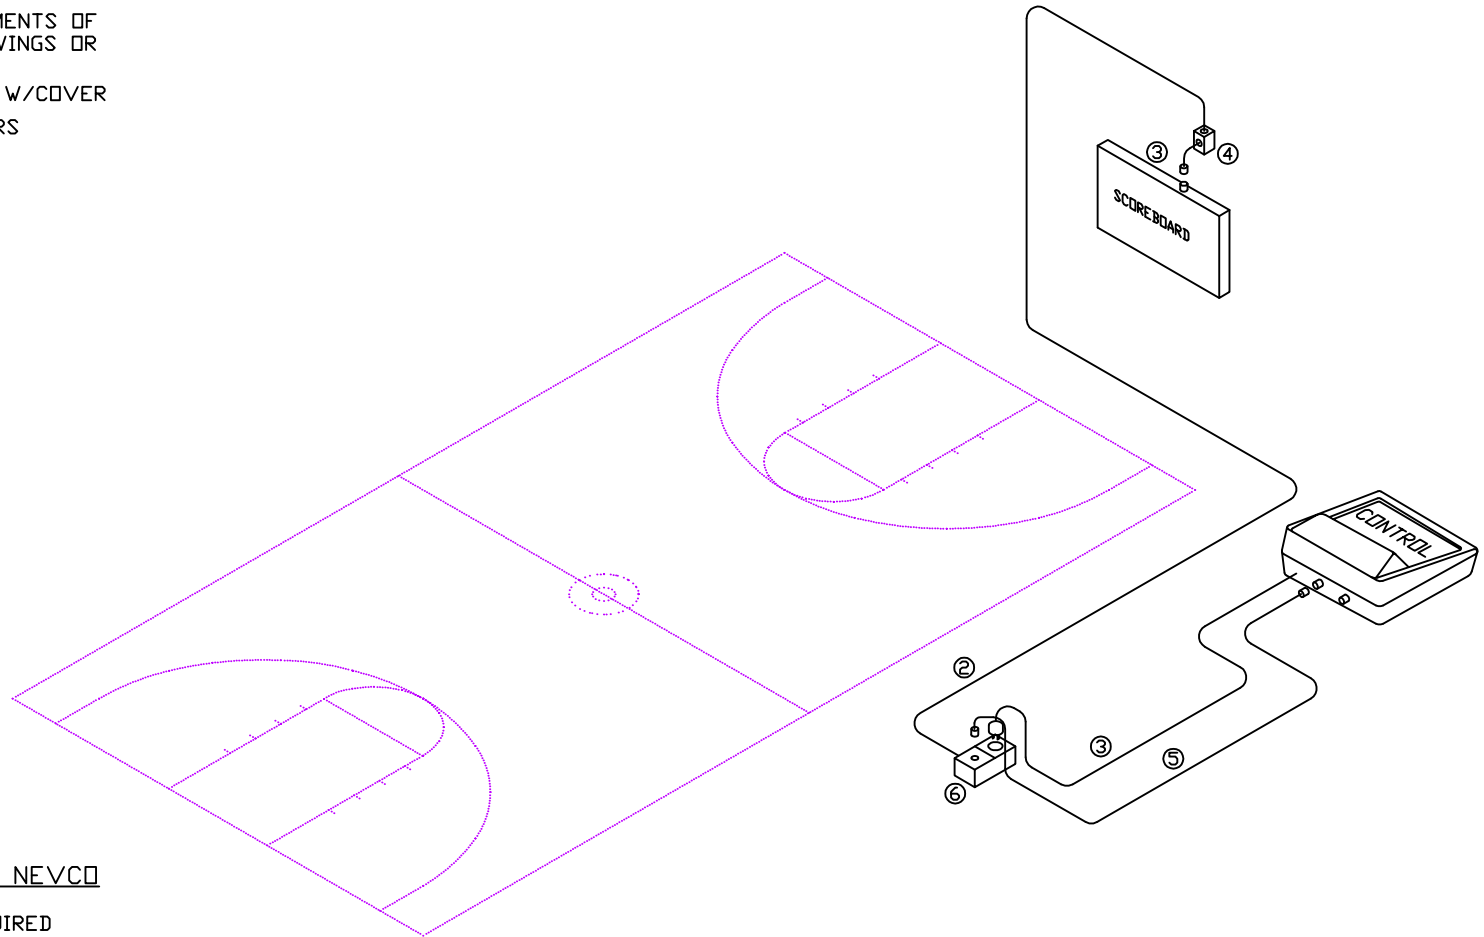

NOTES

- ② CONTROL CABLE RG-58/U, 1/4" DIAMETER. IF ANY CABLE LENGTH EXCEEDS 500' CONTACT THE NEVCO FACTORY. CABLE VOLTAGE IS 5 VOLTS. FOR CONDUIT INSTALLATION: 1/2" CONDUIT REQUIRED
- ③ FOR ELECTRICAL POWER REQUIREMENTS OF EACH ITEM REFER TO OTHER DRAWINGS OR SPECIFICATIONS.
- ④ WALL BOX 4' x 2 1/8' x 2 1/8' W/COVER
- ⑤ CONTROL CABLE 25' W/CONNECTORS
- ⑥ 2-GANG FLOOR BOX
- 7. REFER TO DRAWING C5824 FOR FLOOR BOX DETAILS.

EXTRA ITEMS TO ORDER FROM NEVCO

- ② 009-0084 (1 EA.) LENGTH REQUIRED
- ⑥ 239-0019 (1 EA.)

CERTAIN CONNECTORS, BOXES AND CABLES ARE FURNISHED WITH THE EQUIPMENT SHOWN. ONLY THE "EXTRA ITEMS" ARE NEEDED TO COMPLETE THIS SYSTEM.