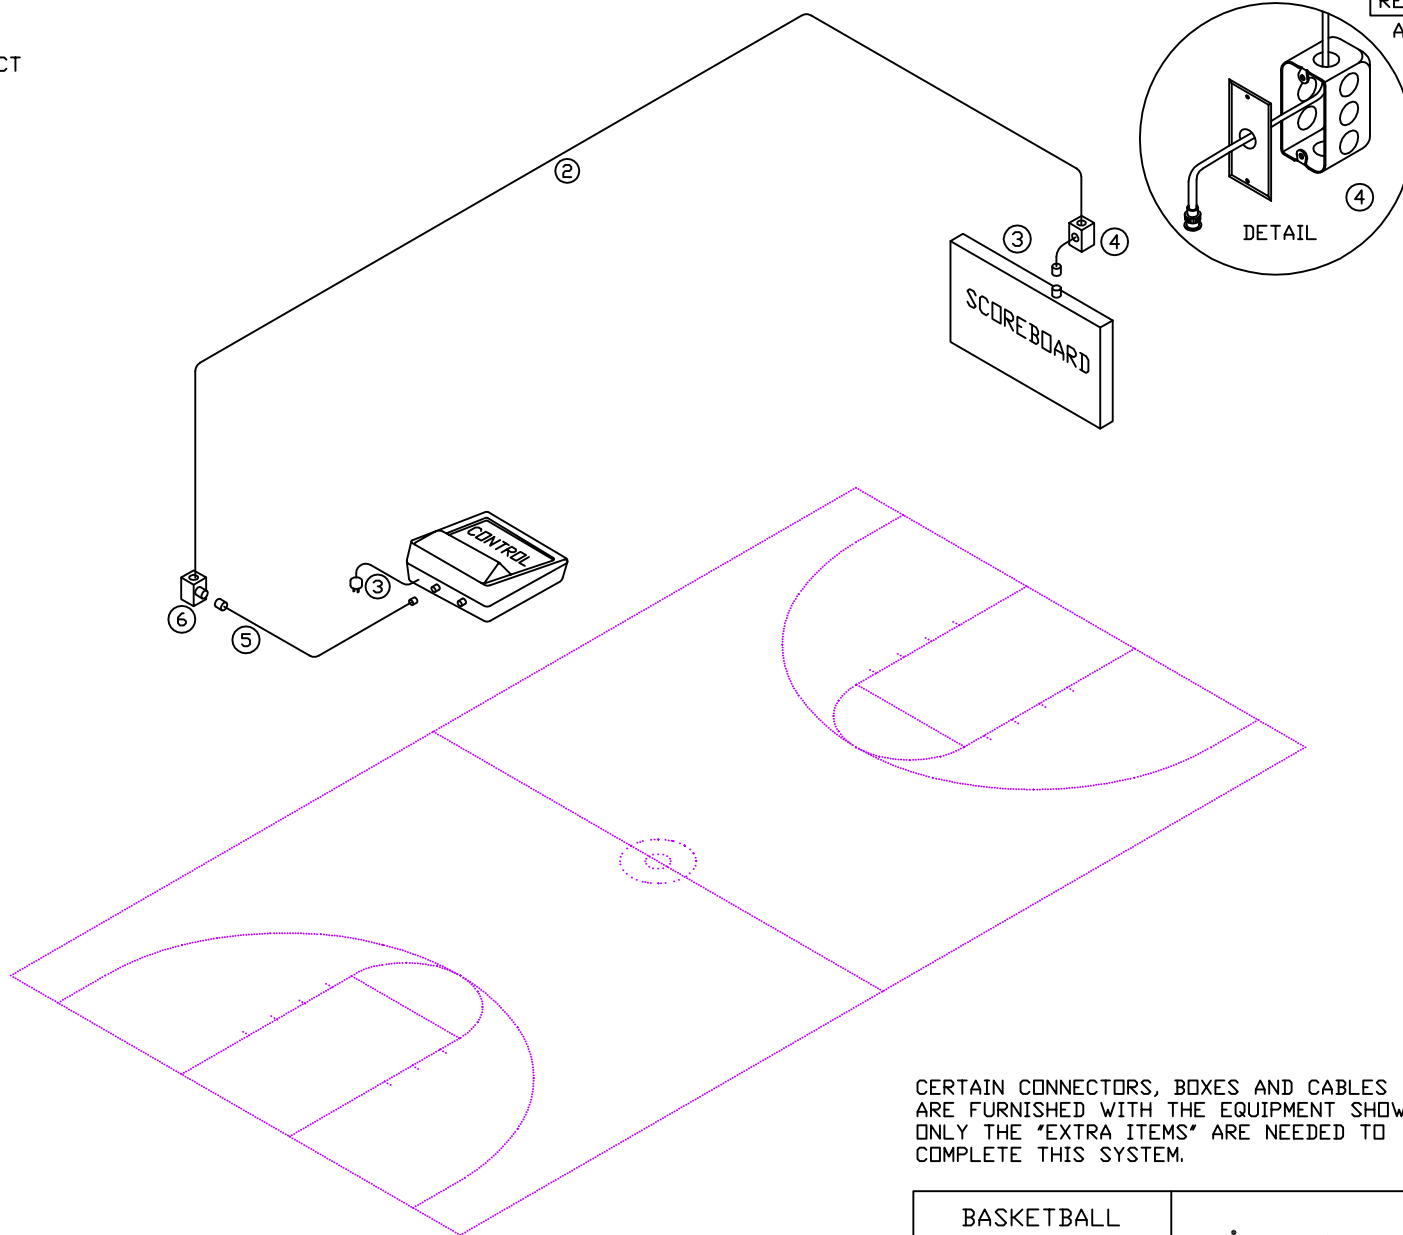

NOTES

- ② CONTROL CABLE RG-58/U, 1/4" DIAMETER. IF ANY CABLE LENGTH EXCEEDS 500' CONTACT THE NEVCO FACTORY. CABLE VOLTAGE IS 5 VOLTS. FOR CONDUIT INSTALLATION: 1/2" CONDUIT REQUIRED
- ③ FOR ELECTRICAL POWER REQUIREMENTS OF EACH ITEM REFER TO OTHER DRAWINGS OR SPECIFICATIONS.
- ④ WALL BOX 4" x 2 1/8" x 2 1/8" W/COVER
- ⑤ CONTROL CABLE 25' W/CONNECTORS
- ⑥ WALL BOX 4" x 2 1/8" x 2 1/8" W/COVER

EXTRA ITEMS TO ORDER FROM NEVCO

- ② 009-0084 (1 EA.) LENGTH REQUIRED

CERTAIN CONNECTORS, BOXES AND CABLES ARE FURNISHED WITH THE EQUIPMENT SHOWN. ONLY THE "EXTRA ITEMS" ARE NEEDED TO COMPLETE THIS SYSTEM.