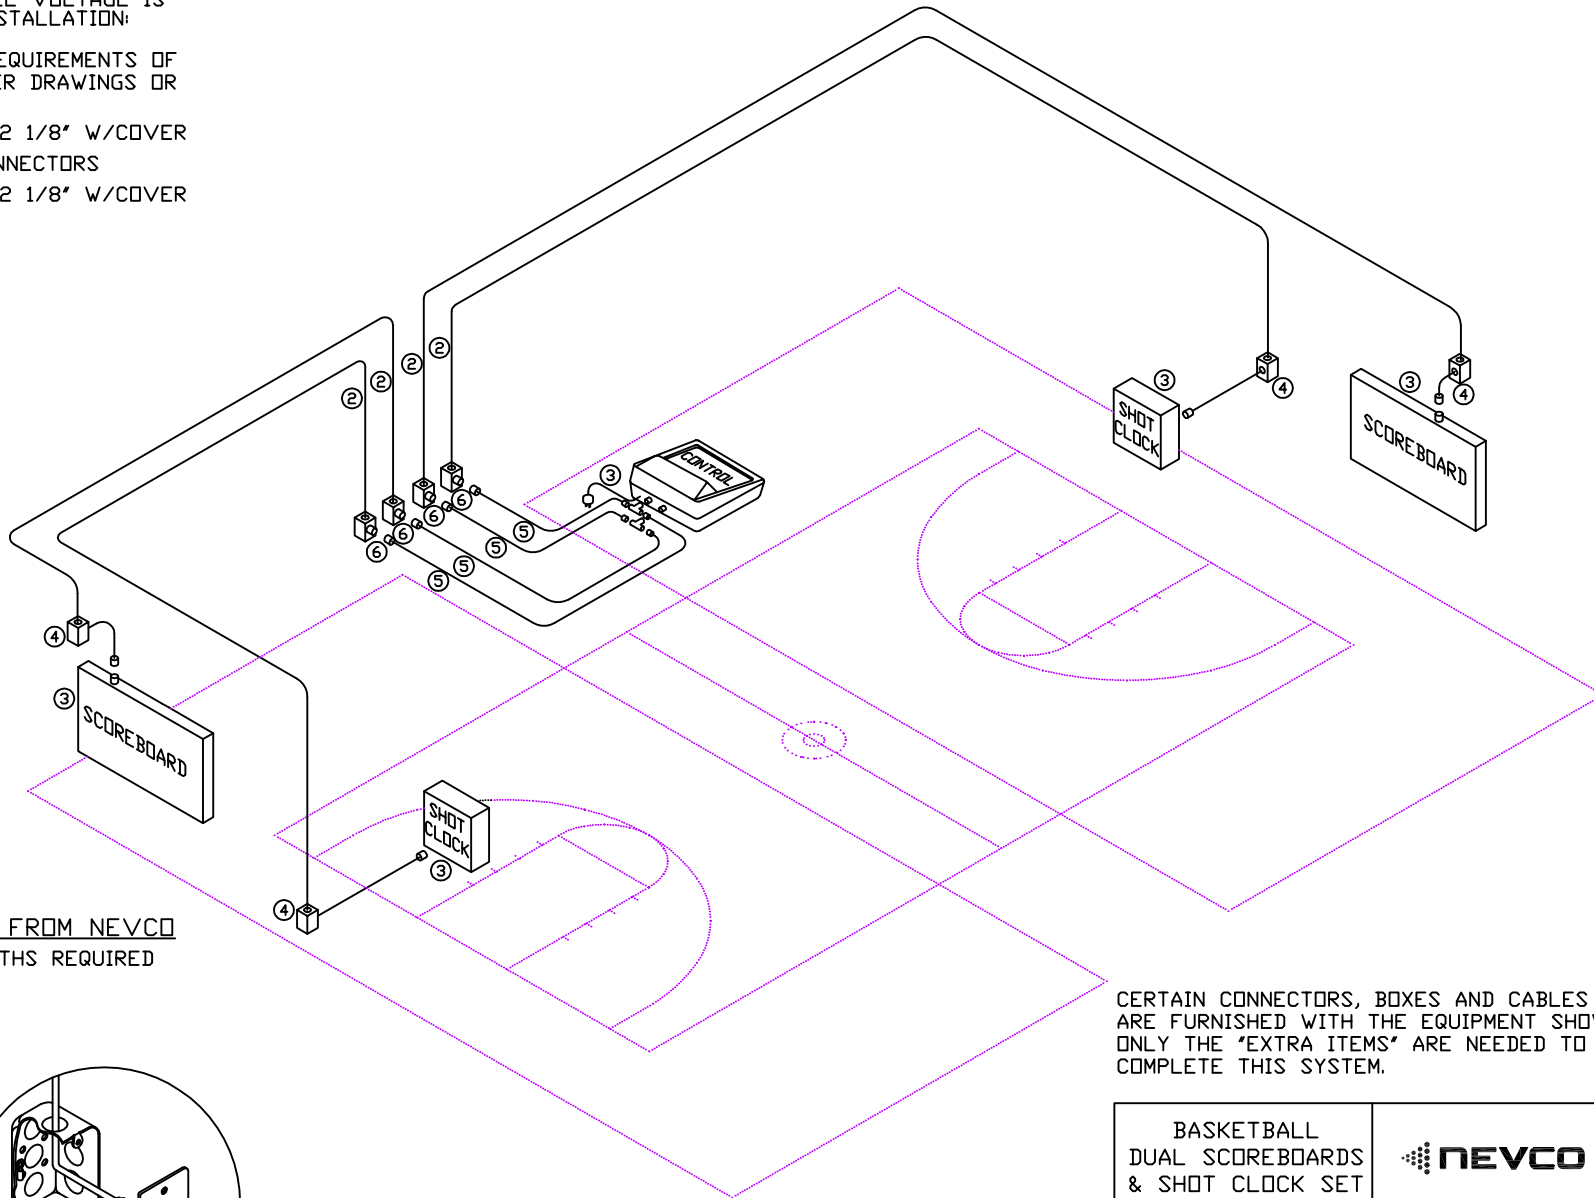

NOTES

- ② CONTROL CABLE RG-58/U, 1/4" DIAMETER. IF ANY CABLE LENGTH EXCEEDS 500' CONTACT THE NEVCO FACTORY. CABLE VOLTAGE IS 5 VOLTS. FOR CONDUIT INSTALLATION: 1/2" CONDUIT REQUIRED
- ③ FOR ELECTRICAL POWER REQUIREMENTS OF EACH ITEM REFER TO OTHER DRAWINGS OR SPECIFICATIONS.
- ④ WALL BOX 4' x 2 1/8' x 2 1/8' W/COVER
- ⑤ CONTROL CABLE 25' W/CONNECTORS
- ⑥ WALL BOX 4' x 2 1/8' x 2 1/8' W/COVER

EXTRA ITEMS TO ORDER FROM NEVCO

- ② 009-0084 < 4 EA. > LENGTHS REQUIRED

CERTAIN CONNECTORS, BOXES AND CABLES ARE FURNISHED WITH THE EQUIPMENT SHOWN. ONLY THE "EXTRA ITEMS" ARE NEEDED TO COMPLETE THIS SYSTEM.

BASKETBALL DUAL SCOREBOARDS & SHOT CLOCK SET SYSTEM		 NEVCO, INC. GREENVILLE, ILLINOIS 62246
DRAWN HW	DATE 08/11/10	SHEET 1 OF 1