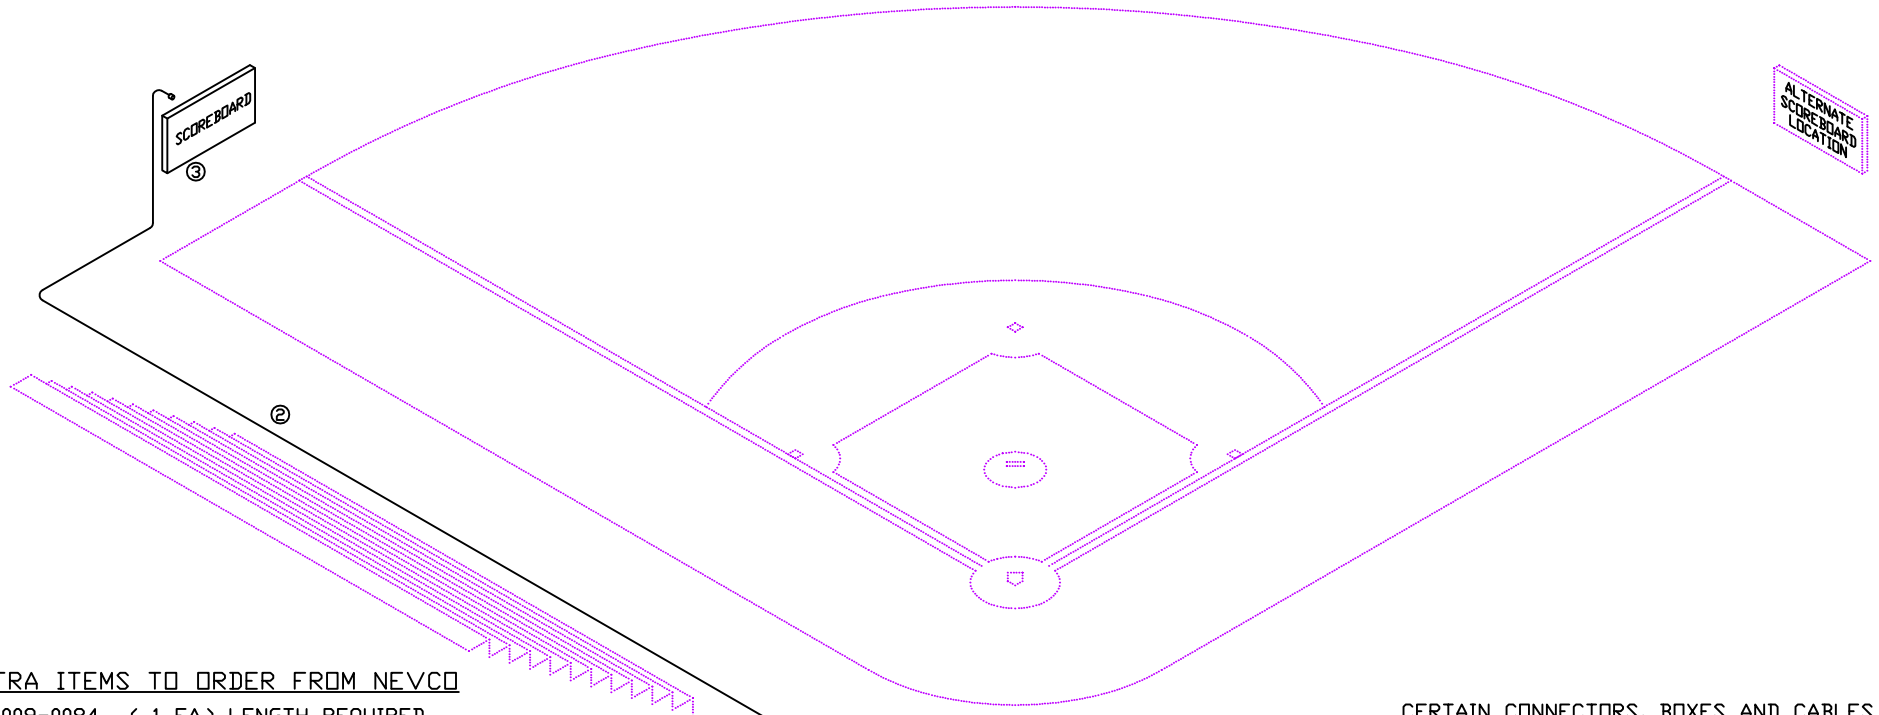

NOTES

- ② CONTROL CABLE RG-58/U, 1/4" DIAMETER. IF ANY CABLE LENGTH EXCEEDS 1000' CONTACT THE NEVCO FACTORY. CABLE VOLTAGE IS 5 VOLTS. FOR CONDUIT INSTALLATION: 1/2" CONDUIT REQUIRED
- ③ FOR ELECTRICAL POWER REQUIREMENTS OF EACH ITEM REFER TO OTHER DRAWINGS OR SPECIFICATIONS.
- ④ WALL BOX 4" x 2 1/8" x 2 1/8" W/COVER
- ⑤ CONTROL CABLE 25' W/CONNECTORS
- 6. LOCATE THE SCOREBOARD ON THE SOUTH OR WEST SIDE OF THE FIELD (USA) FOR PROPER DAYTIME VISIBILITY.

EXTRA ITEMS TO ORDER FROM NEVCO

- ② 009-0084 < 1 EA. > LENGTH REQUIRED

CERTAIN CONNECTORS, BOXES AND CABLES ARE FURNISHED WITH THE EQUIPMENT SHOWN. ONLY THE 'EXTRA ITEMS' ARE NEEDED TO COMPLETE THIS SYSTEM.

BASEBALL SINGLE SCOREBOARD SYSTEM		 NEVCO, INC. GREENVILLE, ILLINOIS 62246	
		DRAWING NO. C5901	
DRAWN HW	DATE 08/11/10	SHEET 1	OF 1